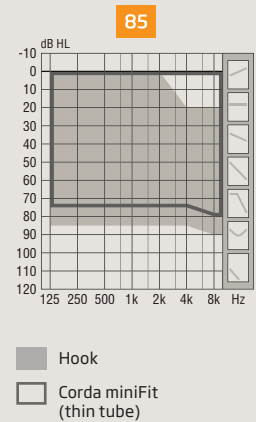

miniBTE

Outstanding features at three price points

Benefits	Features	Oticon More 1	Oticon More 2	Oticon More 3
Speech Understanding	MoreSound Intelligence	Level 1	Level 2	Level 3
	- Environment configuration	5 Options	5 Options	3 Options
	- Virtual Outer Ear	3 Configurations	1 Configuration	1 Configuration
	- Spatial Balancer	100%	60%	60%
	- Neural Noise Suppression, Difficult/Easy	10 dB/4 dB	6 dB/2 dB	6 dB/0 dB
	- Sound Enhancer	3 Configurations	2 Configurations	1 Configuration
	MoreSound Amplifier	•	•	•
	Feedback Prevention	MoreSound Optimizer & Feedback shield	MoreSound Optimizer & Feedback shield	MoreSound Optimizer & Feedback shield
	Spatial Sound	4 Estimators	2 Estimators	2 Estimators
	Soft Speech Booster	•	•	•
Frequency lowering	Speech Rescue	Speech Rescue	Speech Rescue	
Sound Quality	Clear Dynamics	•	•	-
	Better-Ear Priority	•	•	-
	Fitting Bandwidth*	10 kHz	8 kHz	8 kHz
Listening Comfort	Transient Noise Management	4 configurations	3 configurations	3 configurations
	Wind Noise Management	•	•	•
Personalization and Optimizing Fitting	Fitting Bands	24	20	18
	Multiple Directionality options	•	•	•
	Adaptation Manager	•	•	•
	Fitting Formulas	VAC+, NAL-NL1/NAL-NL2, DSL 5.0	VAC+, NAL-NL1/NAL-NL2, DSL 5.0	VAC+, NAL-NL1/NAL-NL2, DSL 5.0
	Tinnitus SoundSupport	•	•	•
	CROS/BiCROS support	•	•	•
Connecting to the world	Direct streaming**	•	•	•
	Oticon ON and Oticon RemoteCare apps	•	•	•
	ConnectClip and EduMic	•	•	•
	TV Adapter 3.0 and Phone Adapter 2.0	•	•	•
	Remote Control 3.0	•	•	•

* Bandwidth accessible for gain adjustments during fitting ** From iPhone®, iPad®, iPod touch®, and selected Android™ devices