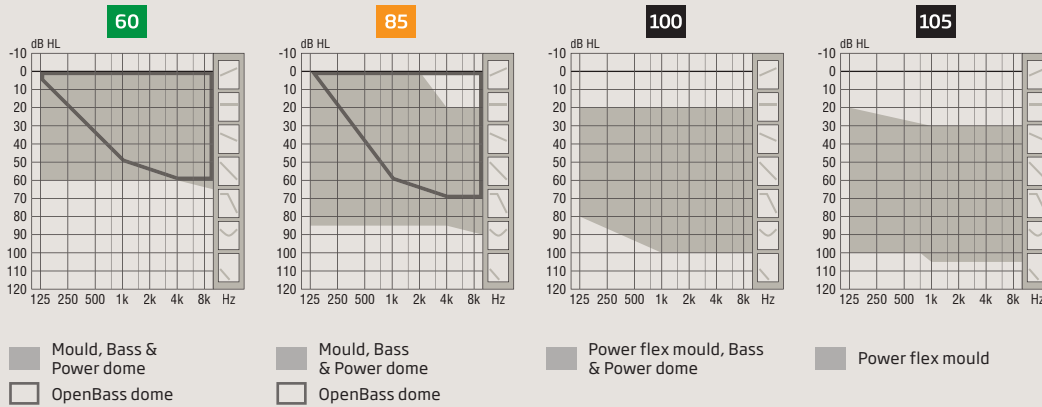

Covering a wide range of hearing loss

miniRITE